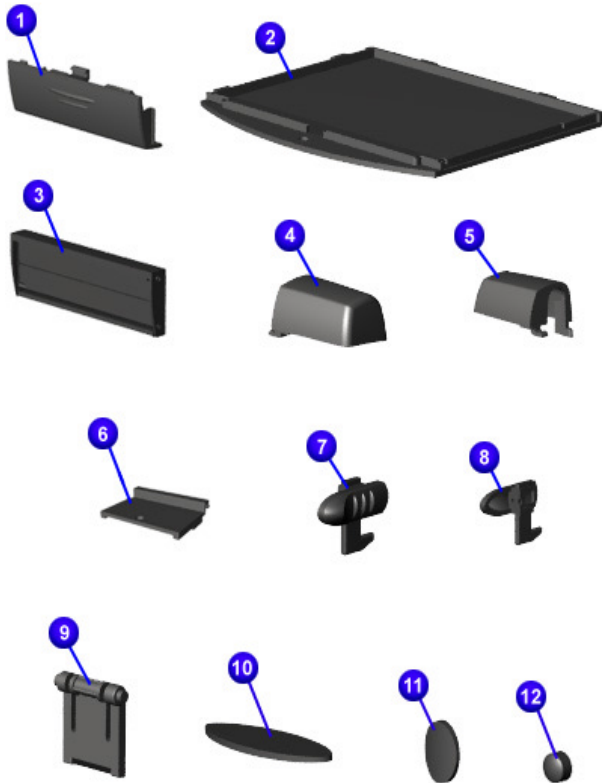

maintenance & service guide

Presario 1200XL Series
Models: XL300, XL300A, and XL300B

Miscellaneous Plastics

Spare Part Items	Spare Part Number
Miscellaneous Plastics Kit*	222146-001
❶ Battery Compartment Door (qty. 2)	
❷ Memory Compartment Door	
❸ PCMCIA Door	
❹ Display Hinge Cover (right)	
❺ Display Hinge Cover (left)	
❻ Display Cable Cover	
❼ Latch (left) (qty. 10)	
❽ Latch (right) (qty. 10)	
❾ Stand Foot (qty. 10)	
❿ Rubber Foot (qty. 10)	
⓫ Rubber Plug (side mount for display) (qty. 10)	
⓬ Rubber Plug (qty. 10)	

*Kit includes one of the above unless otherwise specified.

To order parts, refer to later in this chapter.