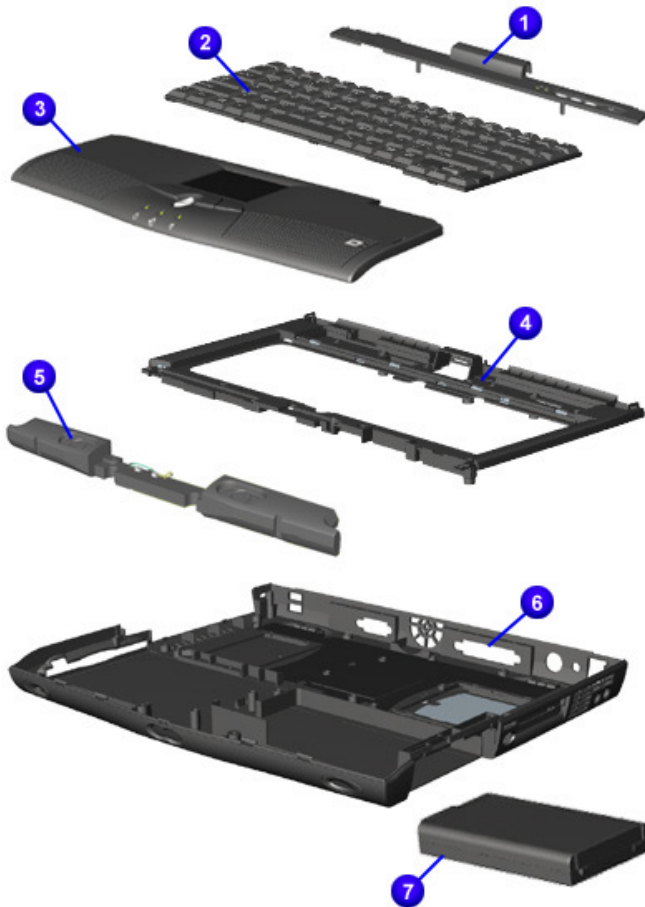

1.800.AT.COMPAQ

maintenance & service guide

Presario 1200XL Series
Models: XL300, XL300A, and XL300B

System Unit

Spare Part Items	Spare Part Number
❶ Button Board Cover	Does part# exist.
❷ Keyboard	222147-001
❸ Palmrest with Touchpad Button Board	222137-001
❹ Upper CPU Cover	222143-001
❺ Speakers with Enclosure	222144-001
❻ Enclosure Base	222134-001
❼ Battery Packs	
Li-ion enhanced 3.2 Ahr	222114-001
Li-ion enhanced 3.6 Ahr	222117-001
Ni-MH enhanced 3.8 Ahr	222116-001
Ni-MH enhanced 4.5 Ahr	222115-001