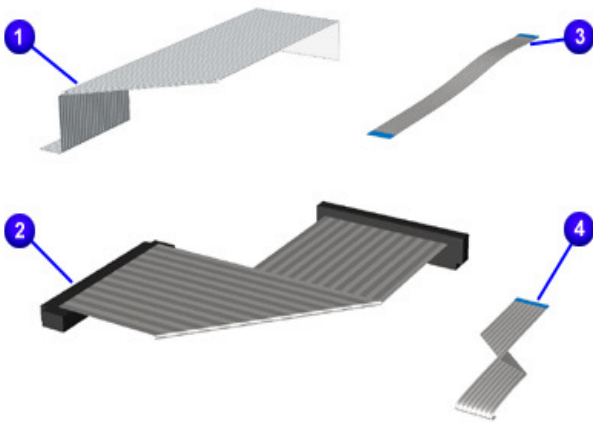

maintenance & service guide

Presario 1200XL Series
Models: XL300, XL300A, and XL300B

Miscellaneous Cables

Spare Part Items		Spare Part Number
Miscellaneous Cable Kit*		222138-001
❶	FFC FDD (Citizen) Cable	
❷	Hard Drive Cable	
❸	FFC TouchPad Board/M/B Cable	
❹	FFC TouchPad Board/M/B Cable	

*Kit includes one each of the above items unless otherwise specified.

To order parts, refer to later in this chapter.