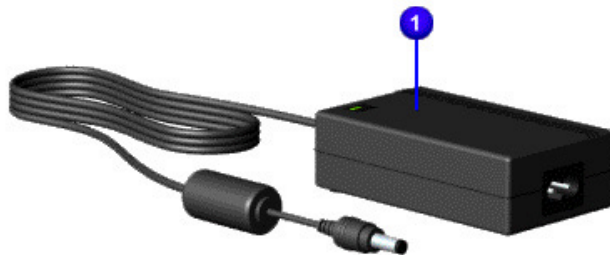

maintenance & service guide

Presario 1200XL Series
Models: XL300, XL300A, and XL300B

Miscellaneous Parts

	Description	Spare Part Number
❶	AC Adapter 60W SLIM 2-Wire	222113-001
❷	AC Power Cords (Not Shown)	293831-001

To order parts, refer to later in this chapter.