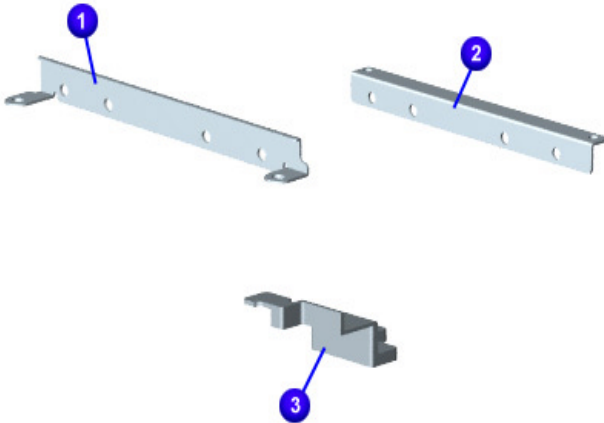

Miscellaneous Hardware Kit

Spare Part Items		Spare Part Number
Miscellaneous Hardware Kit*		222136-001
❶	Hard Drive Mounting Bracket (left)	
❷	Hard Drive Mounting Bracket (right)	
❸	Diskette Drive Retaining Bracket	

*Kit includes one each of the above items unless otherwise specified.

To order parts, refer to later in this chapter.