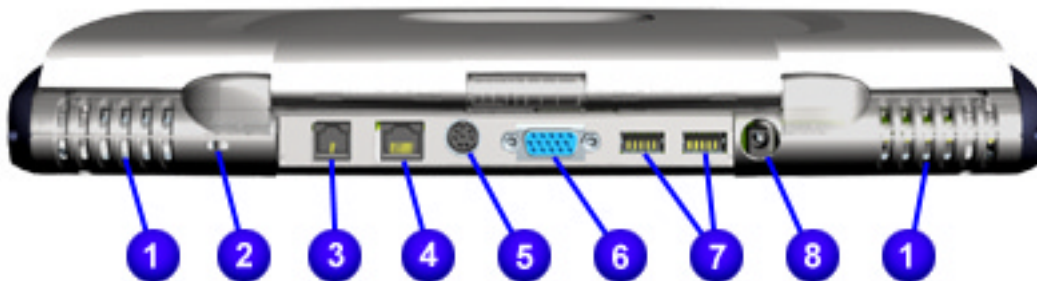

Left Side Components

No.	Description
❶	PC Card Slot (Type I or II)
❷	PC Card Eject Button

maintenance & service guide

Presario 1400 Series

Model XL240, XL241, XL242, XL244, XL245, XL246, XL247, XL250, XL340, XL341, XL342, XL343, XL344, XL345, XL346, XL350, XL352, XL355, and XL356

Underneath the Unit

No.	Description
①	Battery Cover
②	Serial Number
③	Modem Compartment
④	Battery Release Switch
⑤	Memory Compartment

maintenance & service guide

Presario 1400 Series

Model XL240, XL241, XL242, XL244, XL245, XL246, XL247, XL250, XL340, XL341, XL342, XL343, XL344, XL345, XL346, XL350, XL352, XL355, and XL356

Rear Connectors

No.	Description
❶	Fan Vent
❷	Security Slot
❸	Modem Connector
❹	Ethernet Port
❺	S-Video Out
❻	External Monitor (VGA) Port
❼	USB Ports
❽	AC Adapter Connector