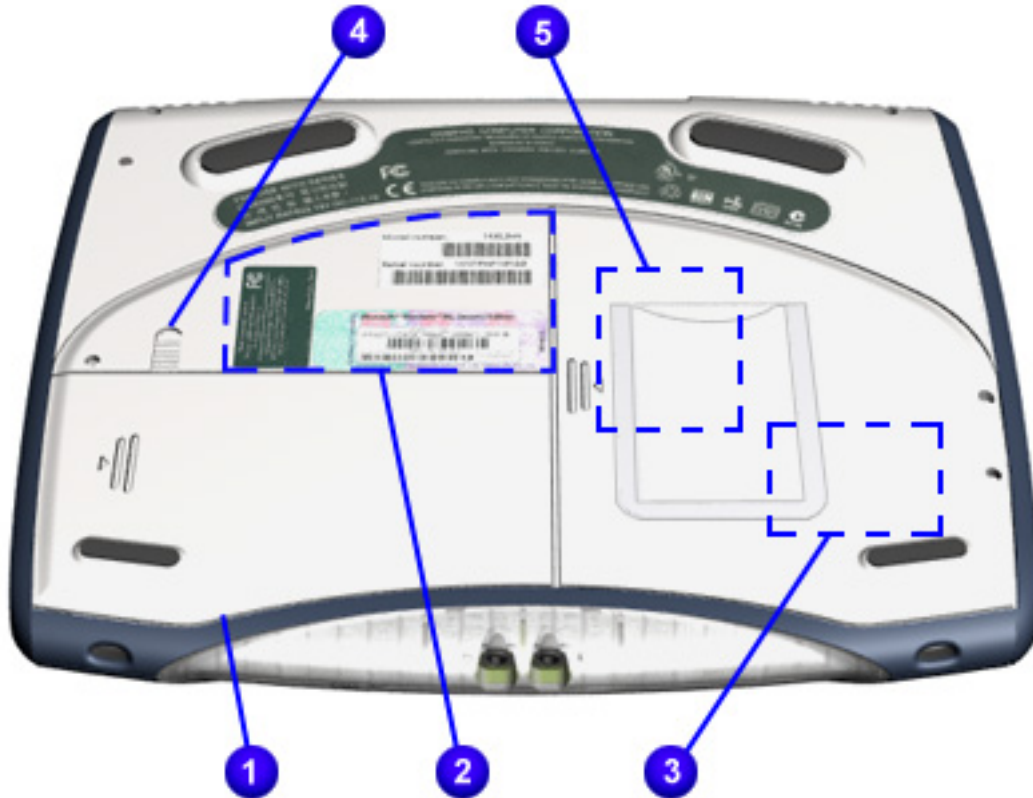

Left Side Components

No.	Description
❶	PC Card Slot (Type I or II)
❷	PC Card Eject Button

maintenance & service guide

Presario 1400 Series

Model XL240, XL241, XL242, XL244, XL245, XL246, XL247, XL250, XL340, XL341, XL342, XL343, XL344, XL345, XL346, XL350, XL352, XL355, and XL356

Underneath the Unit

No.	Description
①	Battery Cover
②	Serial Number
③	Modem Compartment
④	Battery Release Switch
⑤	Memory Compartment

maintenance & service guide

Presario 1400 Series

Model XL240, XL241, XL242, XL244, XL245, XL246, XL247, XL250, XL340, XL341, XL342, XL343, XL344, XL345, XL346, XL350, XL352, XL355, and XL356