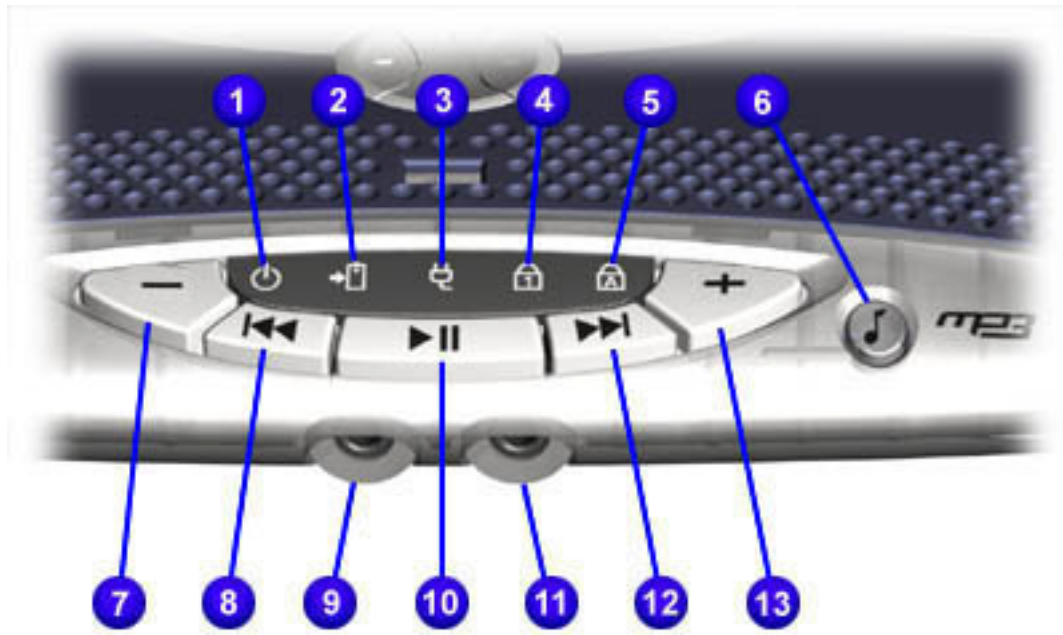

maintenance & service guide

Presario 1400 Series

Model XL240, XL241, XL242, XL244, XL245, XL246, XL247, XL250, XL340, XL341, XL342, XL343, XL344, XL345, XL346, XL350, XL352, XL355, and XL356

Front Bezel Components

No.	Description	No.	Description
❶	Power Light/Sleep Mode Light	❸	Previous Track Button
❷	Battery Charge Light/Low Battery Light	❹	Microphone Connector
❸	AC Adapter Light	❺	Play/Pause Button
❹	Num Lock Light	❻	Headphone Connector
❺	Caps Lock Light	❼	Next Track Button
❻	MP3 Digital Audio Button	❽	Volume Up Button
❼	Volume Down Button