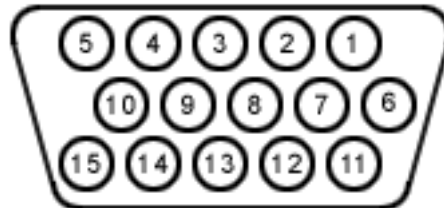

maintenance & service guide

Presario 1400 Series

Model XL240, XL241, XL242, XL244, XL245, XL246, XL247, XL250, XL340, XL341, XL342, XL343, XL344, XL345, XL346, XL350, XL352, XL355, and XL356

External Monitor

External Monitor	
1	Red
2	Green
3	Blue
4	N/C
5	Ground
6	Ground
7	Ground
8	Ground
9	Power
10	Ground
11	N/C
12	SDA
13	Hsync
14	Vsync
15	SCL