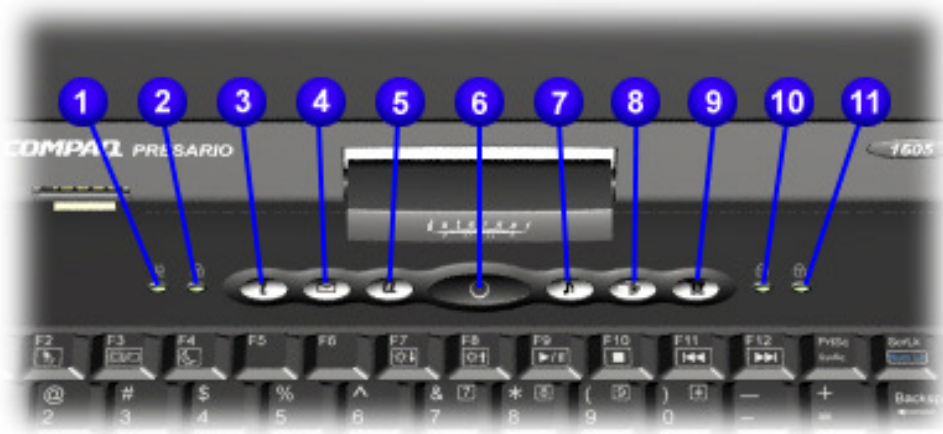

maintenance & service guide

Presario 1800/1800T Series
Models: XL280, XL380, XL381,
and XL390

Internet Zone Buttons and Lights

Model XL280

#	Description	#	Description
①	AC Adapter Light	⑦	Instant Search Button
②	Caps Lock Light	⑧	Online Marketplace (U.S./Puerto Rico) Instant Answer (outside the U.S.)
③	Instant Internet Access	⑨	Retail Central (U.S./Puerto Rico) Instant E-Commerce (outside the U.S.)
④	Instant E-mail Access	⑩	Num Lock Light
⑤	My Presario Instant Access	⑪	Scroll Lock Light
⑥	Power Button		

maintenance & service guide

Presario 1800/1800T Series
Models: XL280, XL380, XL381,
and XL390

Model XL3xx

#	Description	#	Description
❶	AC Adapter Light	❷	Digital Audio Button
❷	Caps Lock Light	❸	Entertainment Button
❸	Instant Internet Access	❹	Retail Central Button
❹	Instant E-mail Access	❺	Num Lock Light
❺	My Presario Instant Access	❻	Scroll Lock Light
❻	Power Button		