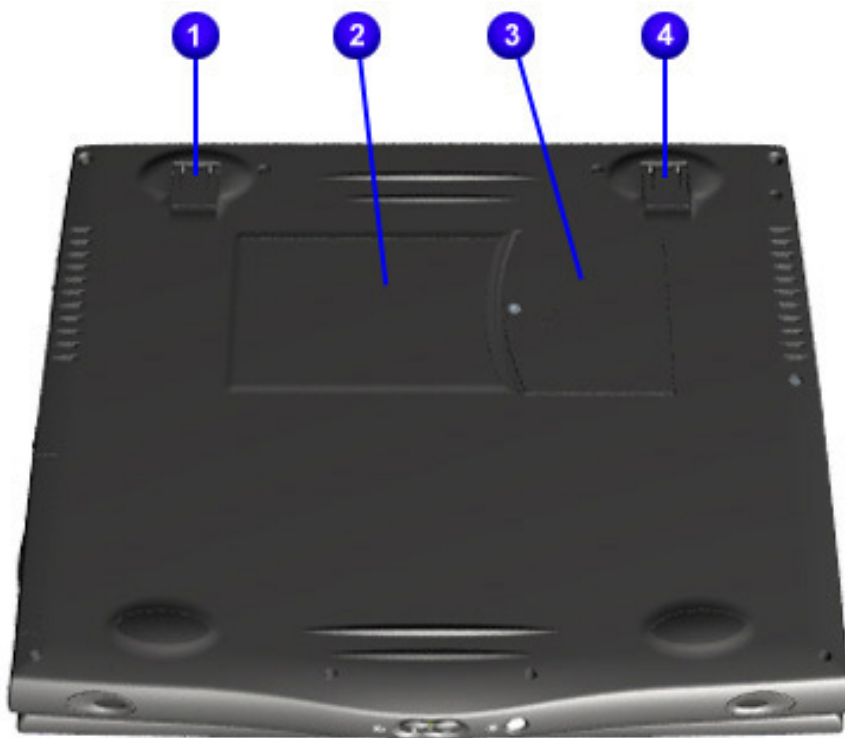

maintenance & service guide

Presario 1800/1800T Series
Models: XL280, XL380, XL381,
and XL390

Underneath the Unit

#	Description	#	Description
❶	Pop-Up Foot	❸	Memory Compartment
❷	Serial Number	❹	Pop-Up Foot