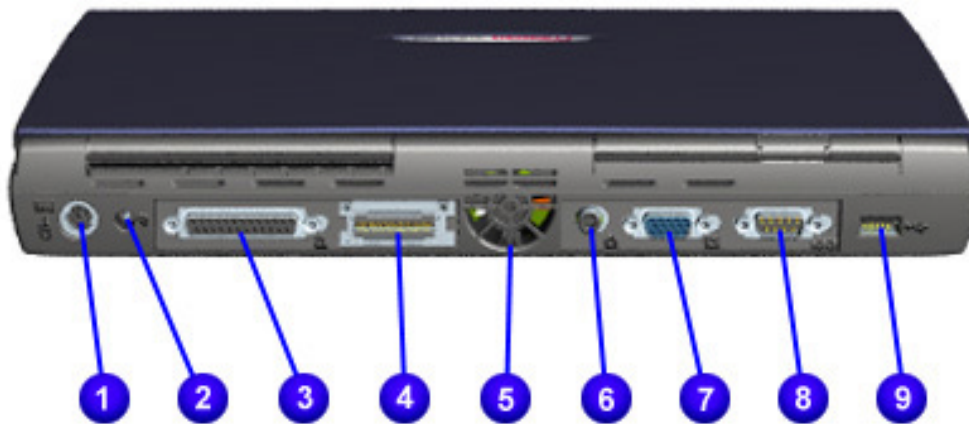

maintenance & service guide

Presario 1800/1800T Series
Models: XL280, XL380, XL381,
and XL390

Right-Side Components

Note: XL3xx models have silver lids.

#	Description	#	Description
①	Battery Compartment	⑤	Microphone Jack
②	PC Card Eject Button	⑥	Modem Port
③	PC Card Slot	⑦	Ethernet Port
④	Headphone Jack		

maintenance & service guide

Presario 1800/1800T Series
Models: XL280, XL380, XL381,
and XL390

Underneath the Unit

#	Description	#	Description
❶	Pop-Up Foot	❸	Memory Compartment
❷	Serial Number	❹	Pop-Up Foot

maintenance & service guide

Presario 1800/1800T Series
Models: XL280, XL380, XL381,
and XL390

Rear Connectors

Note: XL3xx models have silver lids.

#	Description	#	Description
①	Keyboard/Mouse Port	⑥	TV-Out Connector
②	AC Adapter Connector	⑦	External Monitor Port
③	Parallel Port	⑧	Serial Ports
④	QuikDock Connector	⑨	Universal Serial Bus Port
⑤	Fan Vent		