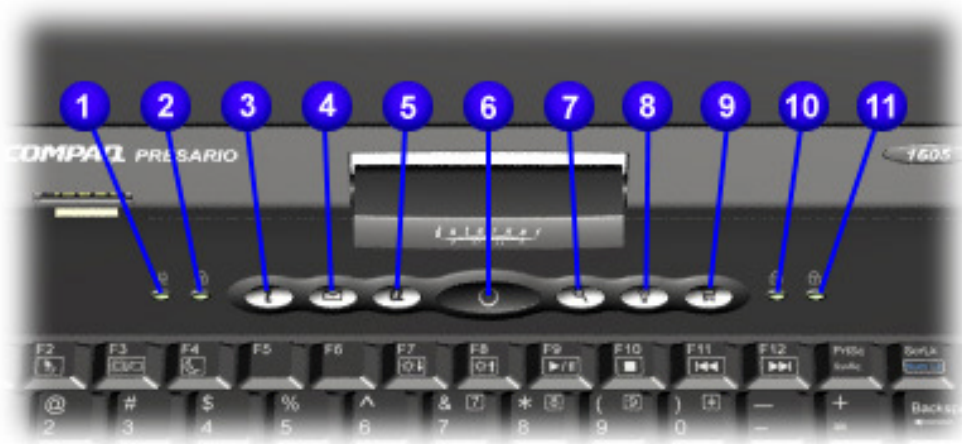

**All models have a 3.5" Diskette Drive which uses 1.44 MB Diskettes.*

maintenance & service guide

Presario 1800/1800T Series
Models: XL280, XL380, XL381,
and XL390

Front of Unit

#	Description	#	Description
①	Display Release Latch	⑥	Integrated Speakers
②	Display	⑦	TouchPad Button (Left)
③	Power (On/Off) Button	⑧	Scroll Up/Down Button
④	Keyboard	⑨	TouchPad Button (Right)
⑤	TouchPad	⑩	Model Number

maintenance & service guide

Presario 1800/1800T Series
Models: XL280, XL380, XL381,
and XL390

Internet Zone Buttons and Lights

Model XL280

#	Description	#	Description
①	AC Adapter Light	⑦	Instant Search Button
②	Caps Lock Light	⑧	Online Marketplace (U.S./Puerto Rico) Instant Answer (outside the U.S.)
③	Instant Internet Access	⑨	Retail Central (U.S./Puerto Rico) Instant E-Commerce (outside the U.S.)
④	Instant E-mail Access	⑩	Num Lock Light
⑤	My Presario Instant Access	⑪	Scroll Lock Light
⑥	Power Button		

maintenance & service guide

Presario 1800/1800T Series
Models: XL280, XL380, XL381,
and XL390

Model XL3xx

#	Description	#	Description
❶	AC Adapter Light	❷	Digital Audio Button
❷	Caps Lock Light	❸	Entertainment Button
❸	Instant Internet Access	❹	Retail Central Button
❹	Instant E-mail Access	❺	Num Lock Light
❺	My Presario Instant Access	❻	Scroll Lock Light
❻	Power Button		