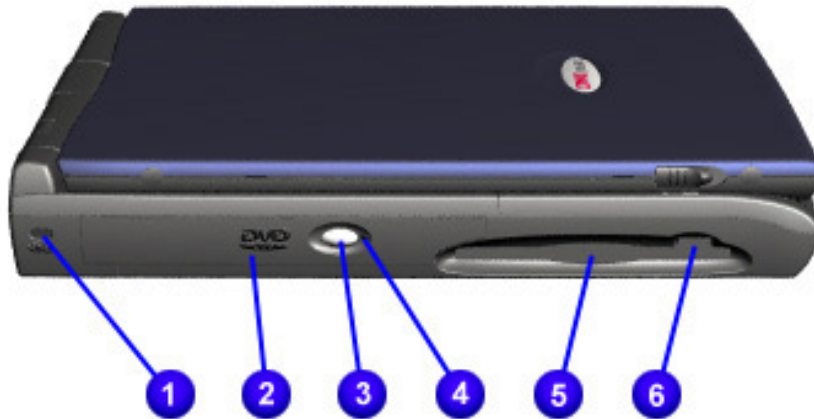

maintenance & service guide

Presario 1800/1800T Series
Models: XL280, XL380, XL381,
and XL390

Model XL3xx

#	Description	#	Description
❶	AC Adapter Light	❷	Digital Audio Button
❷	Caps Lock Light	❸	Entertainment Button
❸	Instant Internet Access	❹	Retail Central Button
❹	Instant E-mail Access	❺	Num Lock Light
❺	My Presario Instant Access	❻	Scroll Lock Light
❻	Power Button		

maintenance & service guide

Presario 1800/1800T Series
Models: XL280, XL380, XL381,
and XL390

Front Bezel Components

#	Description	#	Description
①	Previous Track Button	⑦	Battery Gauge
②	Next Track Button	⑧	DisqPlay On/Off Button
③	Sleep Status Icon	⑨	Volume Down Button
④	Power Status Icon	⑩	Volume Up Button
⑤	Battery Charging Status Icon	⑪	Play/Pause Button
⑥	DisqPlay Status Icon	⑫	Stop Button

maintenance & service guide

Presario 1800/1800T Series
Models: XL280, XL380, XL381,
and XL390

Left-Side Components

Note: XL3xx models have silver lids.

#	Description	#	Description
❶	Security Slot	❷	CD or DVD Drive
❸	CD/DVD Drive Eject Button	❸	CD or DVD Manual Eject Hole
		❹	Diskette Drive
		❺	Diskette Drive Eject Button

maintenance & service guide

Presario 1800/1800T Series
Models: XL280, XL380, XL381,
and XL390

Right-Side Components

Note: XL3xx models have silver lids.

#	Description	#	Description
①	Battery Compartment	⑤	Microphone Jack
②	PC Card Eject Button	⑥	Modem Port
③	PC Card Slot	⑦	Ethernet Port
④	Headphone Jack		