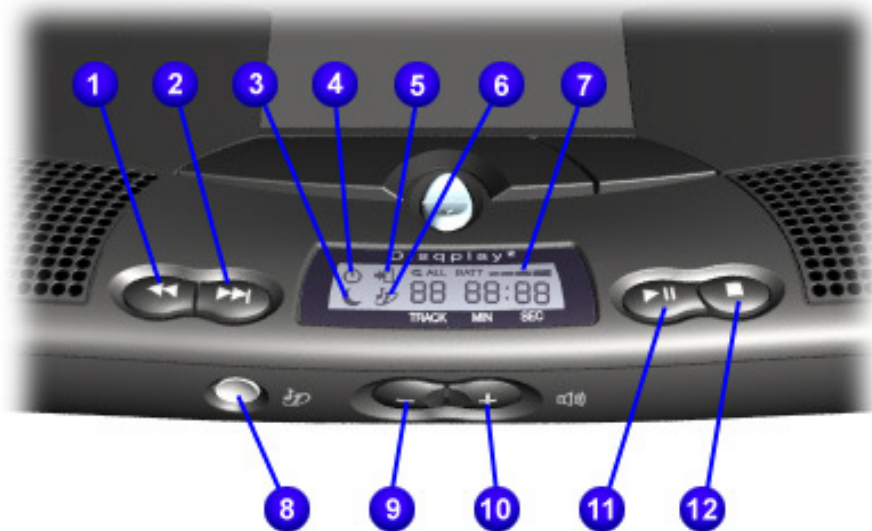

maintenance & service guide

Presario 1800/1800T Series
Models: XL280, XL380, XL381,
and XL390

Internet Zone Buttons and Lights

Model XL280

#	Description	#	Description
①	AC Adapter Light	⑦	Instant Search Button
②	Caps Lock Light	⑧	Online Marketplace (U.S./Puerto Rico) Instant Answer (outside the U.S.)
③	Instant Internet Access	⑨	Retail Central (U.S./Puerto Rico) Instant E-Commerce (outside the U.S.)
④	Instant E-mail Access	⑩	Num Lock Light
⑤	My Presario Instant Access	⑪	Scroll Lock Light
⑥	Power Button		

maintenance & service guide

Presario 1800/1800T Series
Models: XL280, XL380, XL381,
and XL390

Model XL3xx

#	Description	#	Description
❶	AC Adapter Light	❷	Digital Audio Button
❷	Caps Lock Light	❸	Entertainment Button
❸	Instant Internet Access	❹	Retail Central Button
❹	Instant E-mail Access	❺	Num Lock Light
❺	My Presario Instant Access	❻	Scroll Lock Light
❻	Power Button		

maintenance & service guide

Presario 1800/1800T Series
Models: XL280, XL380, XL381,
and XL390

Front Bezel Components

#	Description	#	Description
①	Previous Track Button	⑦	Battery Gauge
②	Next Track Button	⑧	DisqPlay On/Off Button
③	Sleep Status Icon	⑨	Volume Down Button
④	Power Status Icon	⑩	Volume Up Button
⑤	Battery Charging Status Icon	⑪	Play/Pause Button
⑥	DisqPlay Status Icon	⑫	Stop Button