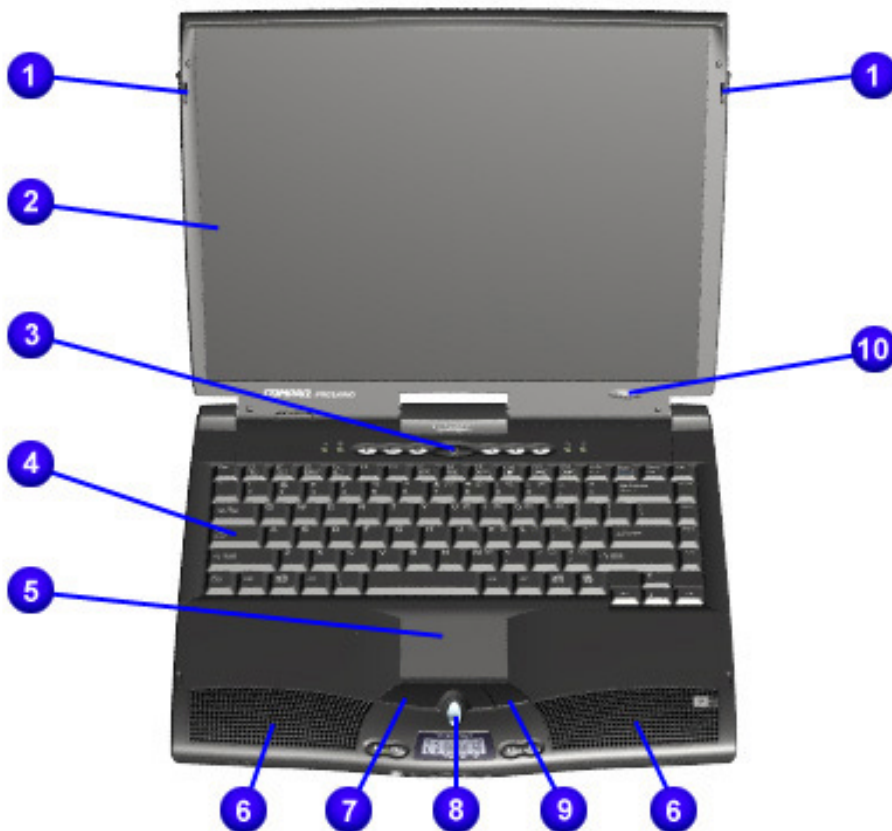

maintenance & service guide

Presario 1800/1800T Series
Models: XL280, XL380, XL381,
and XL390

Front of Unit

#	Description	#	Description
①	Display Release Latch	⑥	Integrated Speakers
②	Display	⑦	TouchPad Button (Left)
③	Power (On/Off) Button	⑧	Scroll Up/Down Button
④	Keyboard	⑨	TouchPad Button (Right)
⑤	TouchPad	⑩	Model Number