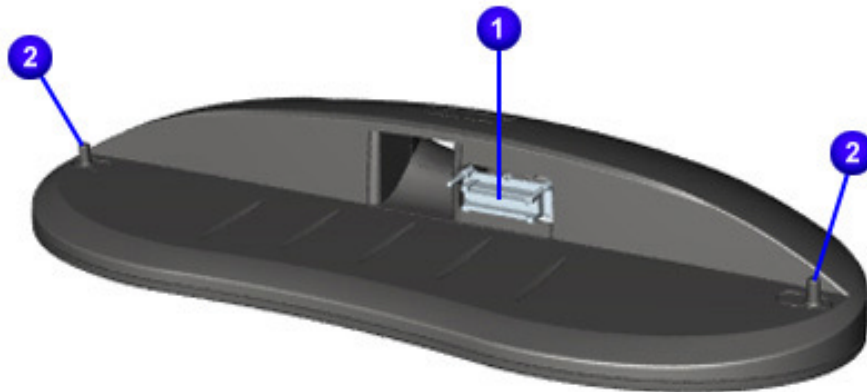

maintenance & service guide

Presario 1800/1800T Series
Models: XL280, XL380, XL381,
and XL390

Rear Connectors

Note: XL3xx models have silver lids.

#	Description	#	Description
①	Keyboard/Mouse Port	⑥	TV-Out Connector
②	AC Adapter Connector	⑦	External Monitor Port
③	Parallel Port	⑧	Serial Ports
④	QuikDock Connector	⑨	Universal Serial Bus Port
⑤	Fan Vent		

maintenance & service guide

Presario 1800/1800T Series
Models: XL280, XL380, XL381,
and XL390

Optional QuikDock

Components

#	Description
①	QuikDock Interface Connector
②	QuikDock Guide Posts

Connectors

#	Description	#	Description	#	Description
①	Universal Serial Bus Port	⑥	Parallel Port	⑪	S-Video Port
②	Universal Serial Bus Port	⑦	Game Port	⑫	TV-Out (Composite Video)
③	Power (AC Adapter) Port	⑧	Serial Port	⑬	Audio-Out
④	Keyboard/Mouse Port	⑨	External Monitor Port		
⑤	Keyboard/Mouse Port	⑩	10/100 TX Ethernet Port		