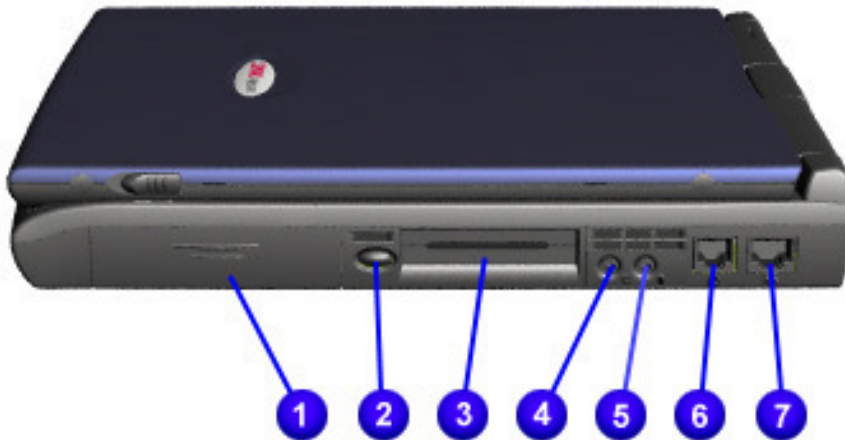

maintenance & service guide

Presario 1800/1800T Series
Models: XL280, XL380, XL381,
and XL390

Front Bezel Components

#	Description	#	Description
①	Previous Track Button	⑦	Battery Gauge
②	Next Track Button	⑧	DisqPlay On/Off Button
③	Sleep Status Icon	⑨	Volume Down Button
④	Power Status Icon	⑩	Volume Up Button
⑤	Battery Charging Status Icon	⑪	Play/Pause Button
⑥	DisqPlay Status Icon	⑫	Stop Button

maintenance & service guide

Presario 1800/1800T Series
Models: XL280, XL380, XL381,
and XL390

Left-Side Components

Note: XL3xx models have silver lids.

#	Description	#	Description
❶	Security Slot	❷	CD or DVD Drive
❸	CD/DVD Drive Eject Button	❸	CD or DVD Manual Eject Hole
		❹	Diskette Drive
		❺	Diskette Drive Eject Button

maintenance & service guide

Presario 1800/1800T Series
Models: XL280, XL380, XL381,
and XL390

Right-Side Components

Note: XL3xx models have silver lids.

#	Description	#	Description
①	Battery Compartment	⑤	Microphone Jack
②	PC Card Eject Button	⑥	Modem Port
③	PC Card Slot	⑦	Ethernet Port
④	Headphone Jack		