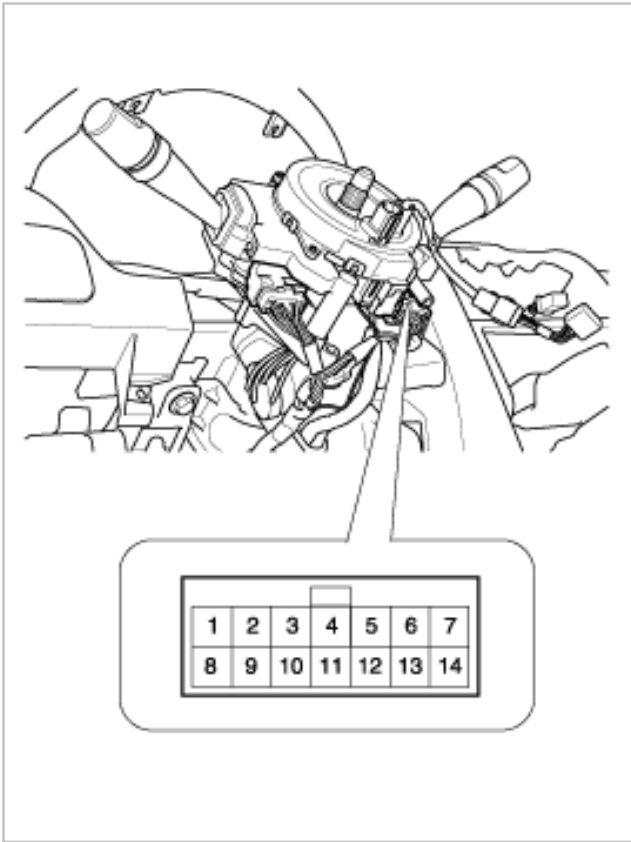

## INSPECTION

## REAR WIPER & WASHER SWITCH (CONNECTOR NO. : M01-1)

[5 doors]

Terminal	9	10	11	12
Rear washer	○	—	—	○
OFF				
INT			○	○
ON		○	—	○
Rear washer	○	—	—	○